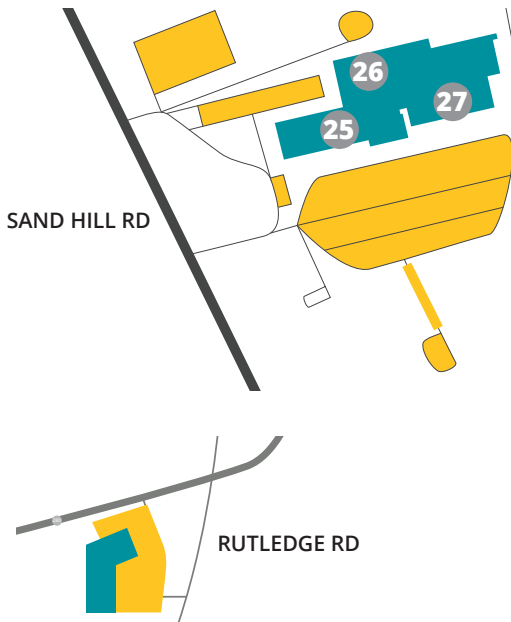

ABTech

Community College

828-398-7900

abtech.edu

- Parking Garage
- Parking
- Academic and Administrative

Asheville Campus 340 Victoria Rd, Asheville, NC 28801

- | | | |
|--|--|---|
| 1. Thomas W. Simpson Administration Building | 9. Elm Building | 18. Mission Health/A-B Tech Conference Center |
| 2. Balsam Computer Technology Center | 10. Sycamore Building | 19. Smith-McDowell House Museum |
| 3. Birch Building | 11. Sunnicrest | 20. Hemlock Building |
| 4. Dogwood Building | 12. Magnolia Hospitality Education Center | 21. Poplar Building |
| 5. K. Ray Bailey Student Services Building | 13. Fernihurst | 22. Ivy Building |
| 6. Don C. Locke Library | 14. Fernihurst Annex A & B | 23. Roberson Building (93 Victoria Road) |
| 7. Ferguson Building | 15. Advanced Manufacturing Ctr./Maple Building | 24. Ferguson Center for Allied Health and Workforce Development |
| 8. J. Herbert Coman Student Activity Center | 16. Maple Building Annex | |
| | 17. Chestnut Building | |

TO 19/23 SMOKEY PARK HWY

A-B Tech Enka 1459 Sand Hill Rd, Candler, NC 28715

- 25. Blue Ridge Food Ventures
- 26. Technology Commercialization Center
- 27. Small Business Center and Business Incubation

A-B Tech South