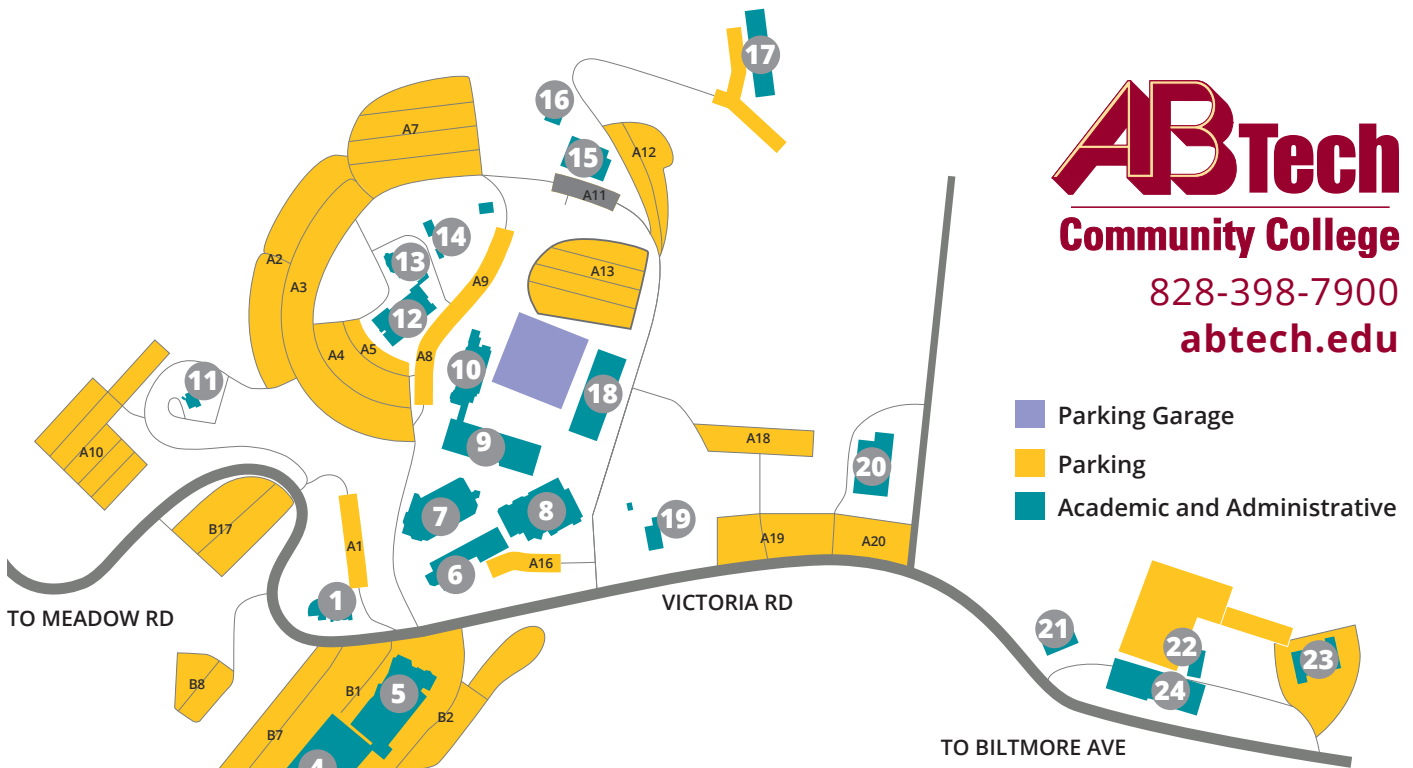

ABTech

Community College

828-398-7900

abtech.edu

- Parking Garage
- Parking
- Academic and Administrative

Asheville Campus 340 Victoria Rd, Asheville, NC 28801

- | | | |
|--|--|---|
| 1. Thomas W. Simpson Administration Building | 9. Elm Building | 18. Mission Health/A-B Tech Conference Center |
| 2. Balsam Computer Technology Center | 10. Sycamore Building | 19. Smith-McDowell House Museum |
| 3. Birch Building | 11. Sunnicrest | 20. Hemlock Building |
| 4. Dogwood Building | 12. Magnolia Hospitality Education Center | 21. Poplar Building |
| 5. K. Ray Bailey Student Services Building | 13. Fernihurst | 22. Ivy Building |
| 6. Don C. Locke Library | 14. Fernihurst Annex A & B | 23. Roberson Building (93 Victoria Road) |
| 7. Ferguson Building | 15. Advanced Manufacturing Ctr./Maple Building | 24. Ferguson Center for Allied Health and Workforce Development |
| 8. J. Herbert Coman Student Activity Center | 16. Maple Building Annex | |
| | 17. Chestnut Building | |

TO 19/23 SMOKEY PARK HWY

A-B Tech Enka 1459 Sand Hill Rd, Candler, NC 28715

- 25. Blue Ridge Food Ventures
- 26. Technology Commercialization Center
- 27. Small Business Center and Business Incubation

A-B Tech South

South Building
303 B Airport Road, Arden, NC 28704

A-B Tech Madison

Ramsey Building
4646 US 25-70, Marshall, NC 28753

A-B Tech Woodfin

Buncombe County Public Safety Training Facility | A-B Tech Emergency Services
20 Canoe Lane, Woodfin, NC 28804