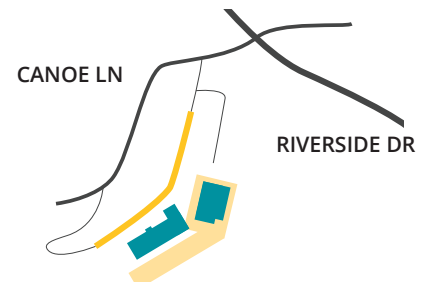

A-B Tech Woodfin

Buncombe County Public Safety Training Facility | A-B Tech Emergency Services
20 Canoe Lane, Woodfin, NC 28804