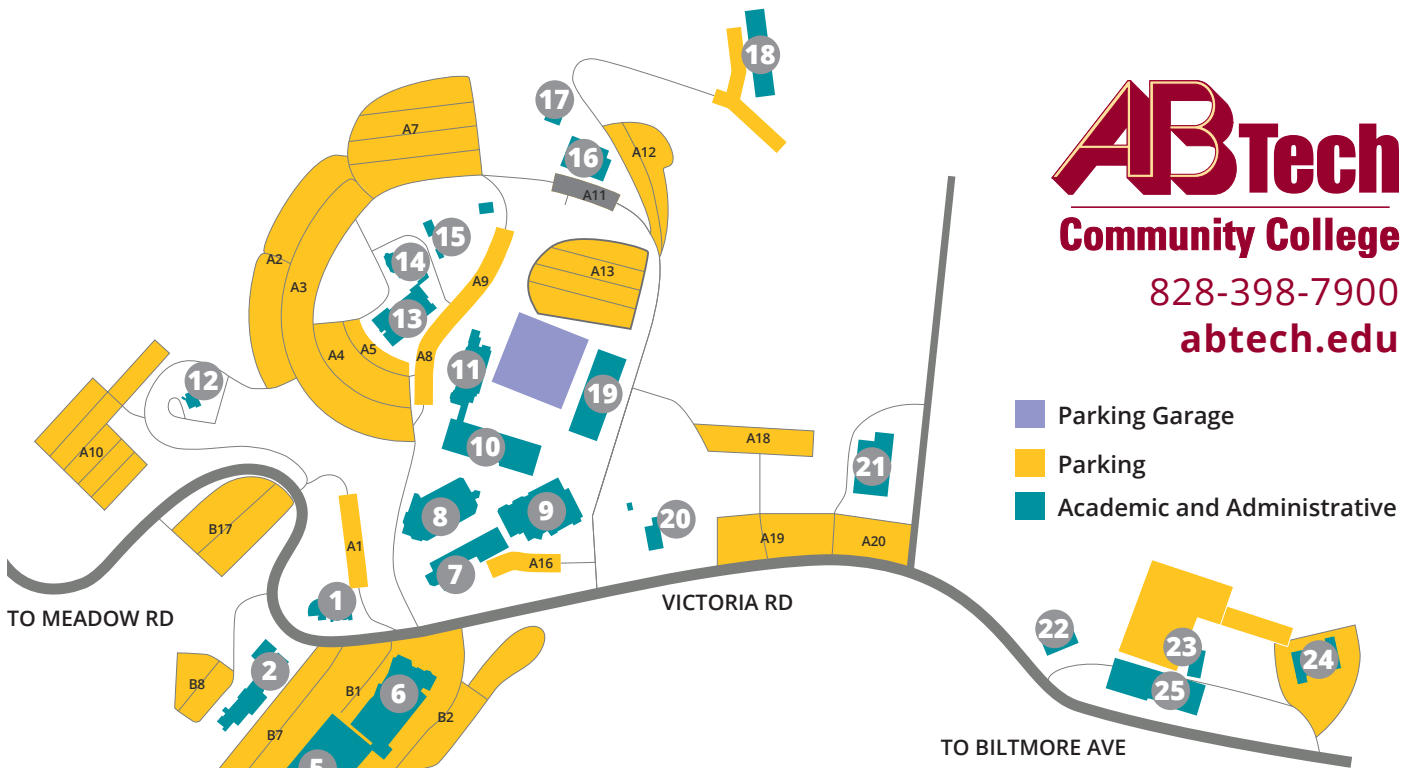

ABTech

Community College

828-398-7900

abtech.edu

- Parking Garage
- Parking
- Academic and Administrative

Asheville Campus 340 Victoria Rd, Asheville, NC 28801

- | | | |
|--|--|---|
| <ol style="list-style-type: none"> 1. Thomas W. Simpson Administration Building 2. Rhododendron Building 3. Balsam Computer Technology Center 4. Birch Building 5. Dogwood Building 6. K. Ray Bailey Student Services Building 7. Holly Library 8. Ferguson Building | <ol style="list-style-type: none"> 9. J. Herbert Coman Student Activity Center 10. Elm Building 11. Sycamore Building 12. Sunnicrest 13. Magnolia Hospitality Education Center 14. Fernihurst 15. Fernihurst Annex A & B 16. Maple Building 17. Maple Building Annex 18. Chestnut Building | <ol style="list-style-type: none"> 19. Event Center 20. Smith-McDowell House Museum 21. Hemlock Building 22. Poplar Building (child care center) 23. Ivy Building 24. Roberson Building (93 Victoria Road) 25. Ferguson Center for Allied Health and Workforce Development |
|--|--|---|

TO 19/23 SMOKEY PARK HWY

A-B Tech Enka 1459 Sand Hill Rd, Candler, NC 28715

26. Blue Ridge Food Ventures
27. Technology Commercialization Center
28. Small Business Center and Business Incubation

A-B Tech South

South Building
303 B Airport Road, Arden, NC 28704

A-B Tech Madison

Ramsey Building
4646 US 25-70, Marshall, NC 28753

A-B Tech Woodfin

Buncombe County Public Safety Training Facility | A-B Tech
Emergency Services
20 Canoe Lane, Woodfin, NC 28804