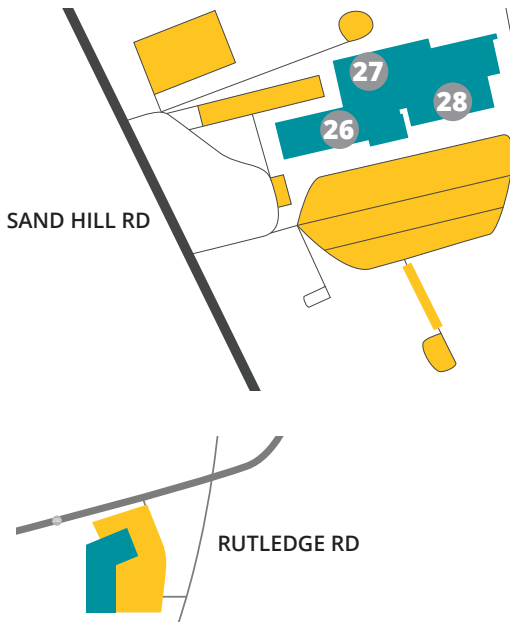

ABTech

Community College

828-398-7900

abtech.edu

- Parking Garage
- Parking
- Academic and Administrative

Asheville Campus 340 Victoria Rd, Asheville, NC 28801

- | | | |
|--|--|---|
| <ol style="list-style-type: none"> 1. Thomas W. Simpson Administration Building 2. Rhododendron Building 3. Balsam Computer Technology Center 4. Birch Building 5. Dogwood Building 6. K. Ray Bailey Student Services Building 7. Holly Library 8. Ferguson Building | <ol style="list-style-type: none"> 9. J. Herbert Coman Student Activity Center 10. Elm Building 11. Sycamore Building 12. Sunnicrest 13. Magnolia Hospitality Education Center 14. Fernihurst 15. Fernihurst Annex A & B 16. Maple Building 17. Maple Building Annex 18. Chestnut Building | <ol style="list-style-type: none"> 19. Event Center 20. Smith-McDowell House Museum 21. Hemlock Building 22. Poplar Building (child care center) 23. Ivy Building 24. Roberson Building (93 Victoria Road) 25. Ferguson Center for Allied Health and Workforce Development |
|--|--|---|

TO 19/23 SMOKEY PARK HWY

A-B Tech Enka 1459 Sand Hill Rd, Candler, NC 28715

26. Blue Ridge Food Ventures
27. Technology Commercialization Center
28. Small Business Center and Business Incubation

A-B Tech South