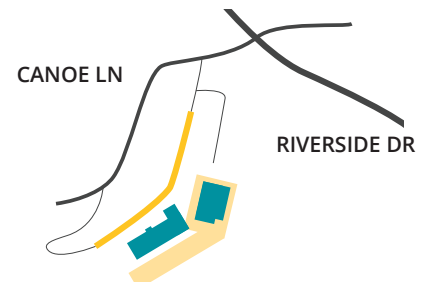

A-B Tech Woodfin

Buncombe County Public Safety Training Facility | A-B Tech
Emergency Services
20 Canoe Lane, Woodfin, NC 28804