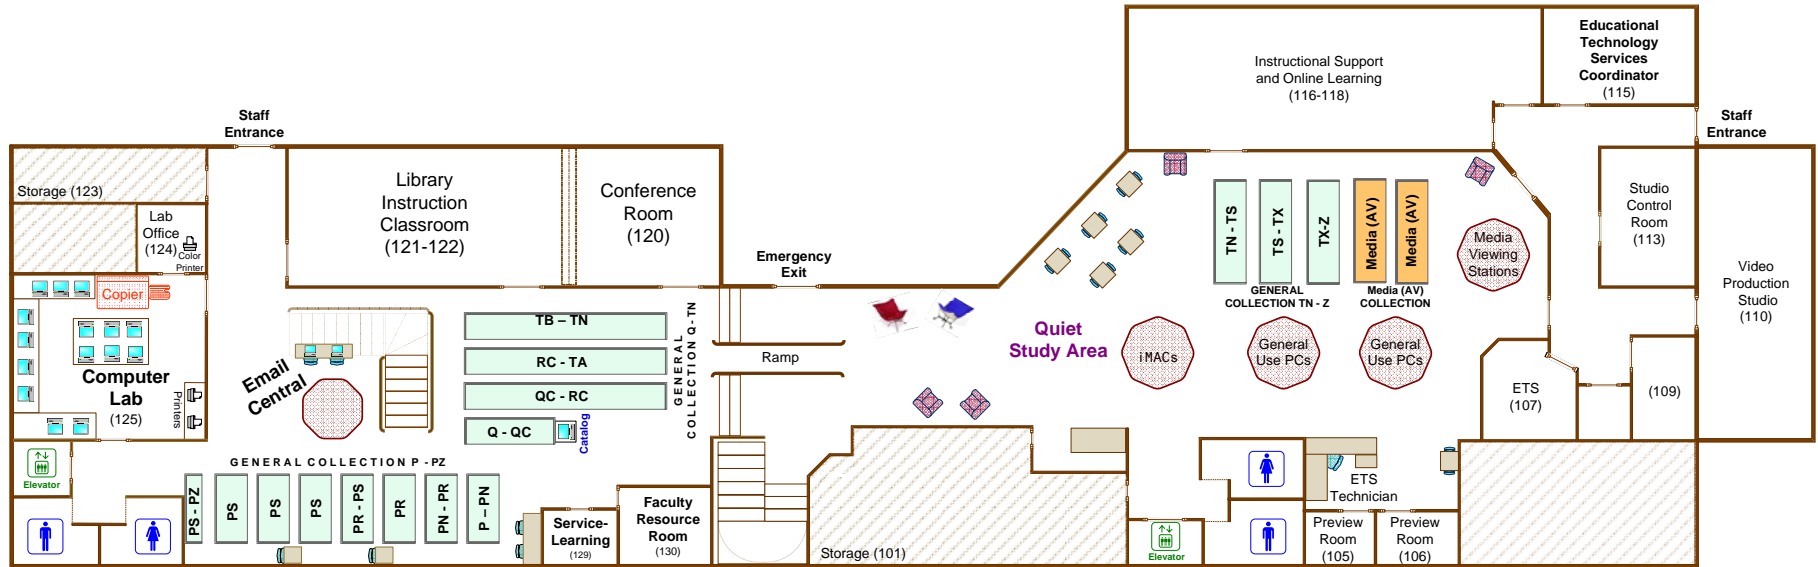

Holly Library

Asheville-Buncombe Technical Community College

340 Victoria Road

Asheville, NC 28801

828-254-1921, ext. 301

www.abtech.edu/library

Upper Level

Lower Level