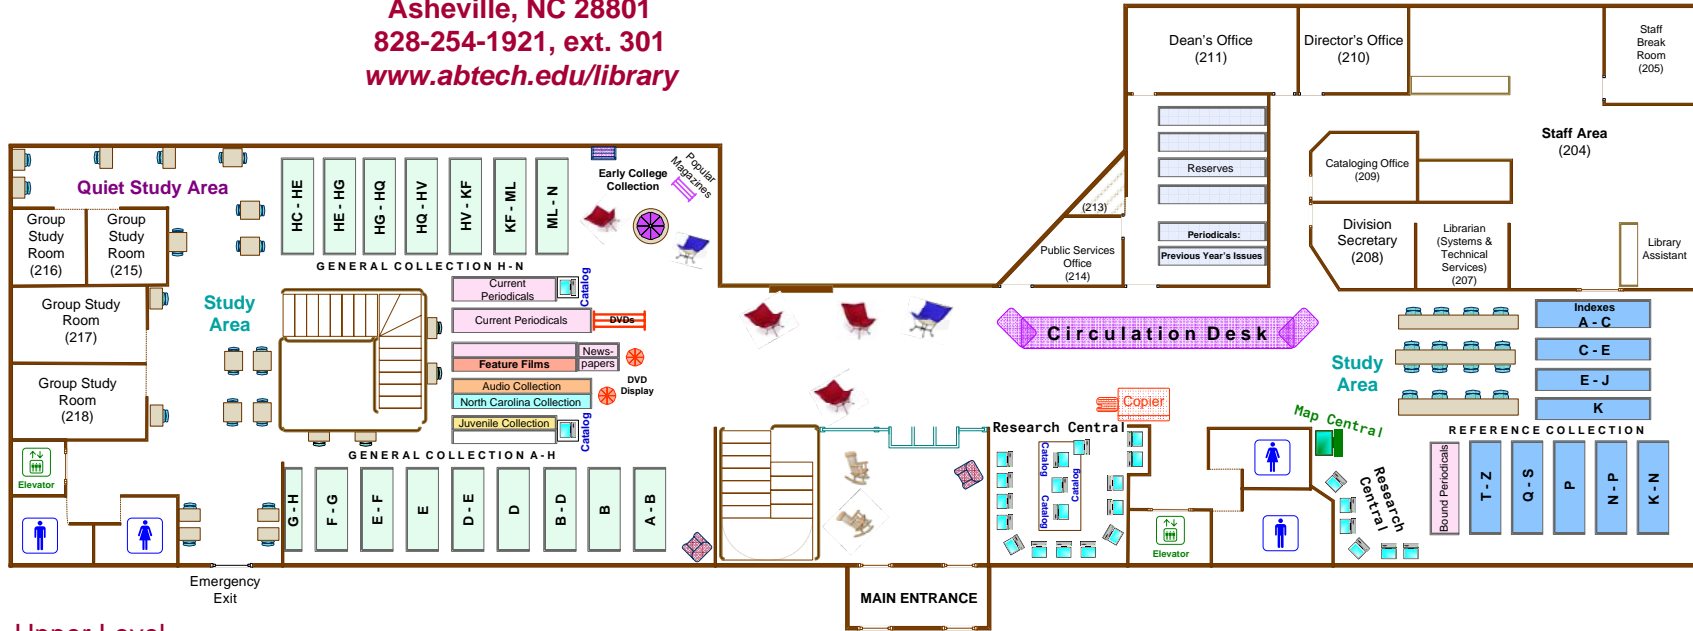

Holly Library

Asheville-Buncombe Technical Community College

340 Victoria Road

Asheville, NC 28801

828-254-1921, ext. 301

www.abtech.edu/library

Upper Level

Lower Level