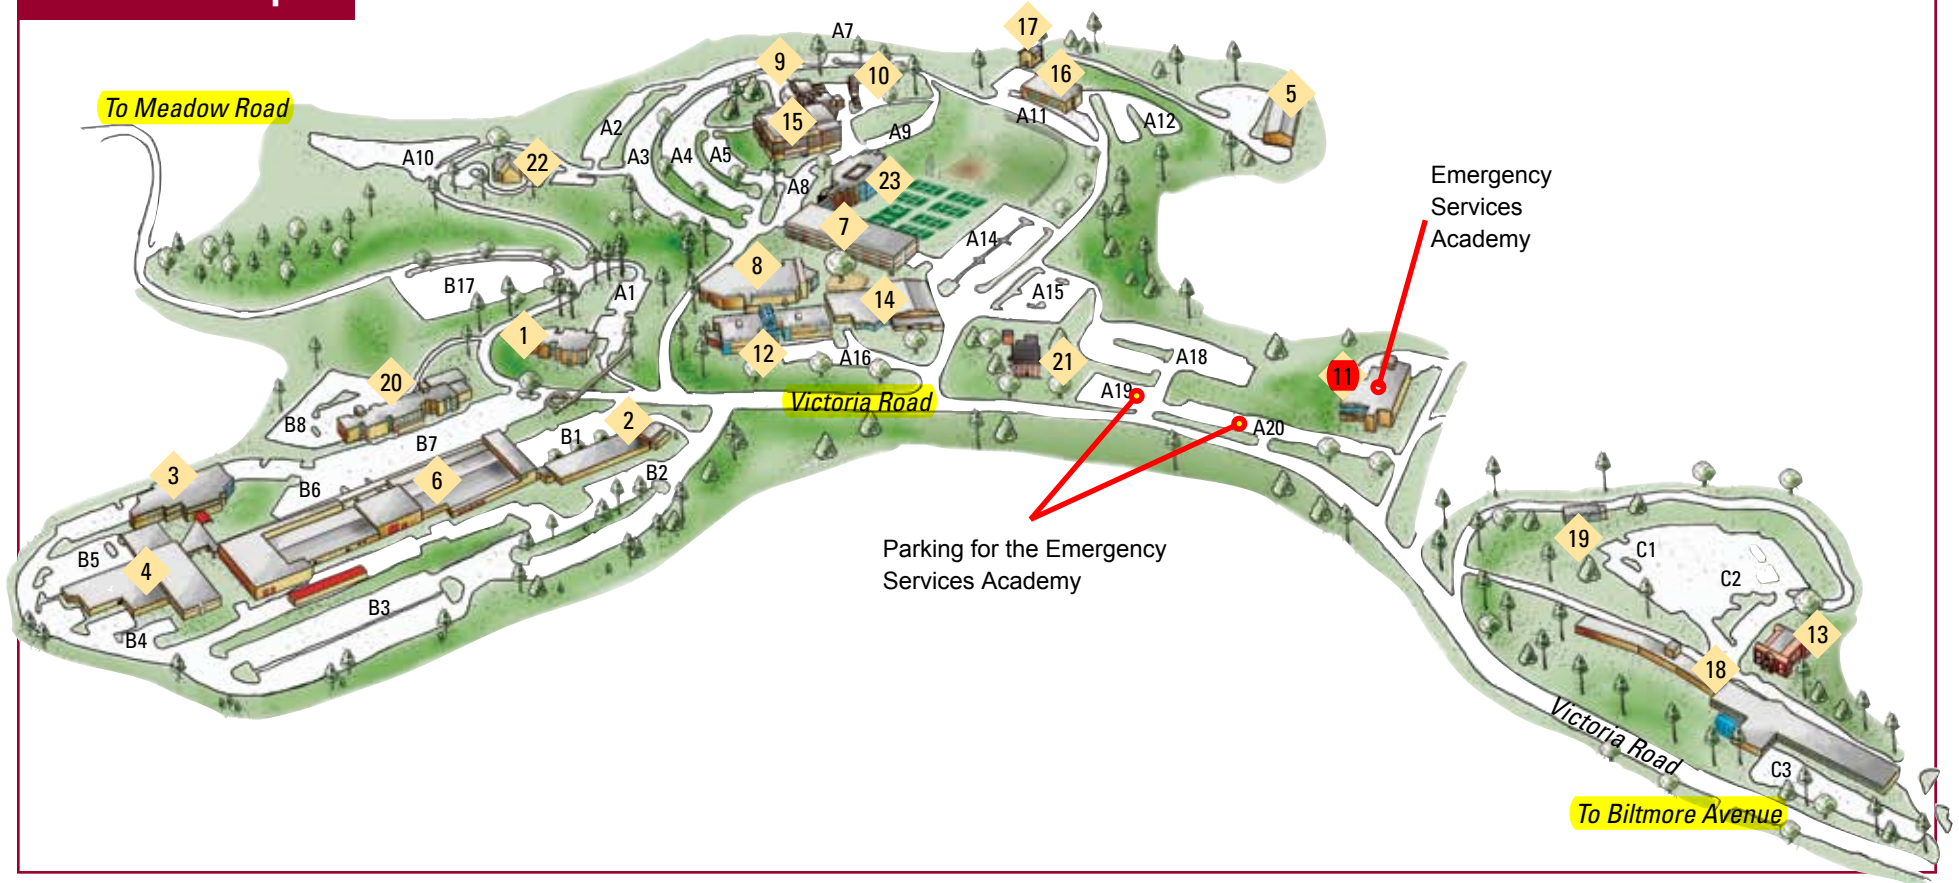

Asheville Campus

- 1 - Thomas W. Simpson Administration Building
- 2 - K. Ray Bailey Student Services Center
- 3 - Balsam Computer Technology Center
- 4 - Birch Building
- 5 - Chestnut Building
- 6 - Dogwood Building
- 7 - Elm Building
- 8 - Ferguson Building

- 9 - Fernihurst
- 10 - Fernihurst Annex A & B
- 11 - Hemlock Building**
- 12 - Holly Building
- 13 - Ivy Building
- 14 - J. Herbert Coman Student Activity Center
- 15 - Magnolia Hospitality Education Center
- 16 - Maple Building

- 17 - Maple Building Annex
- 18 - The Pines
- 19 - Poplar Building
- 20 - Rhododendron Building
- 21 - Smith-McDowell House Museum
- 22 - Sunnicrest
- 23 - Sycamore Building